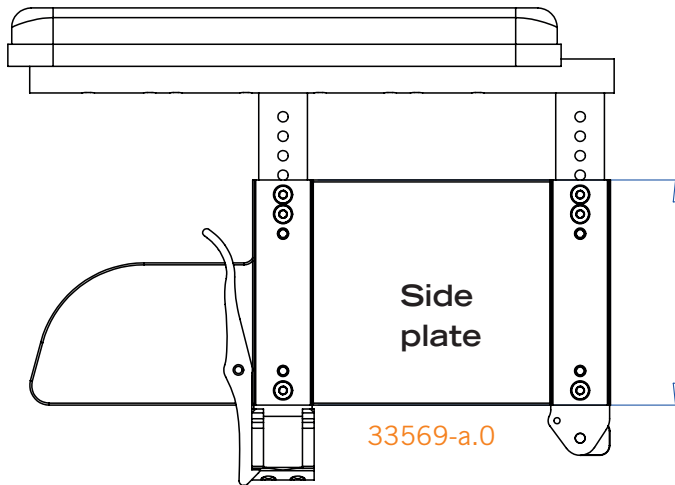

Flip-Back Armrest

Helio C1 Generation

To determine the size of the clothes guard, measure the height of the side plate.