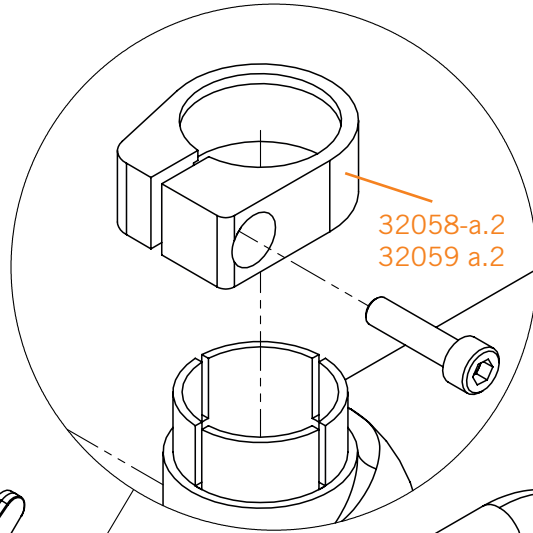

New Back Cane clamp

- Fixes the issue of jammed back canes within the frame
- New back cane clamp is **non-interchangeable** with previous frame version

32060-a.0

Previous Version

NON INTERCHANGEABLE

Compatibility: