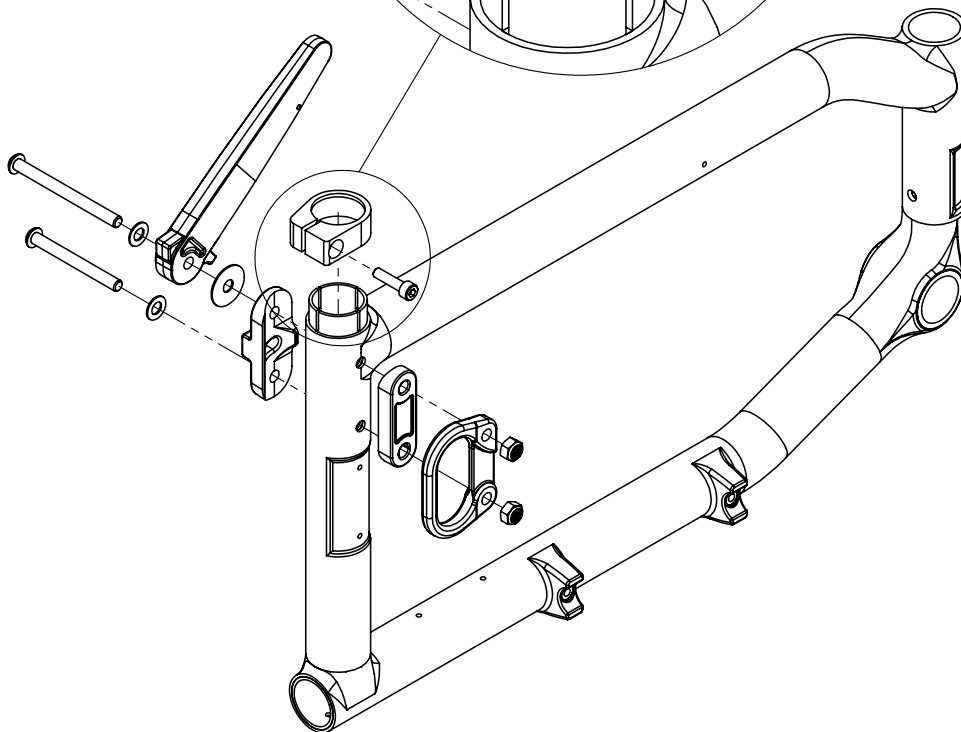

New Back Cane clamp

- Fixes the issue of jammed back canes within the frame
- New back cane clamp is **non-interchangeable** with previous frame version

32060-a.0

Previous Version

NON INTERCHANGEABLE

Compatibility: