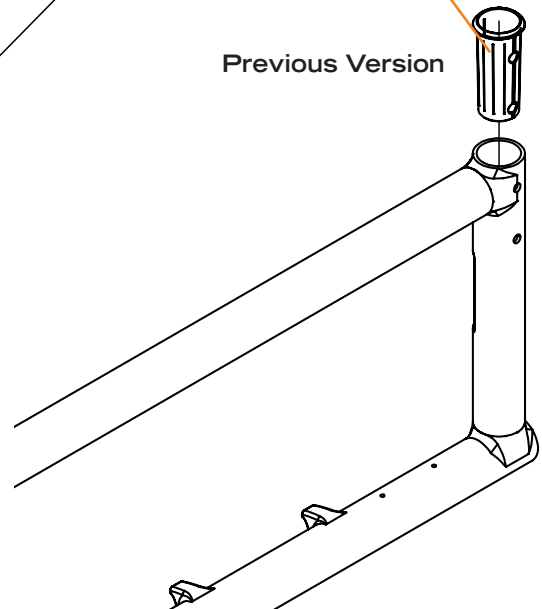

New Back Cane clamp

- Fixes the issue of jammed back canes within the frame
- New back cane clamp is **non-interchangeable** with previous frame version

32060-a.0

Previous Version

NON INTERCHANGEABLE

Compatibility: