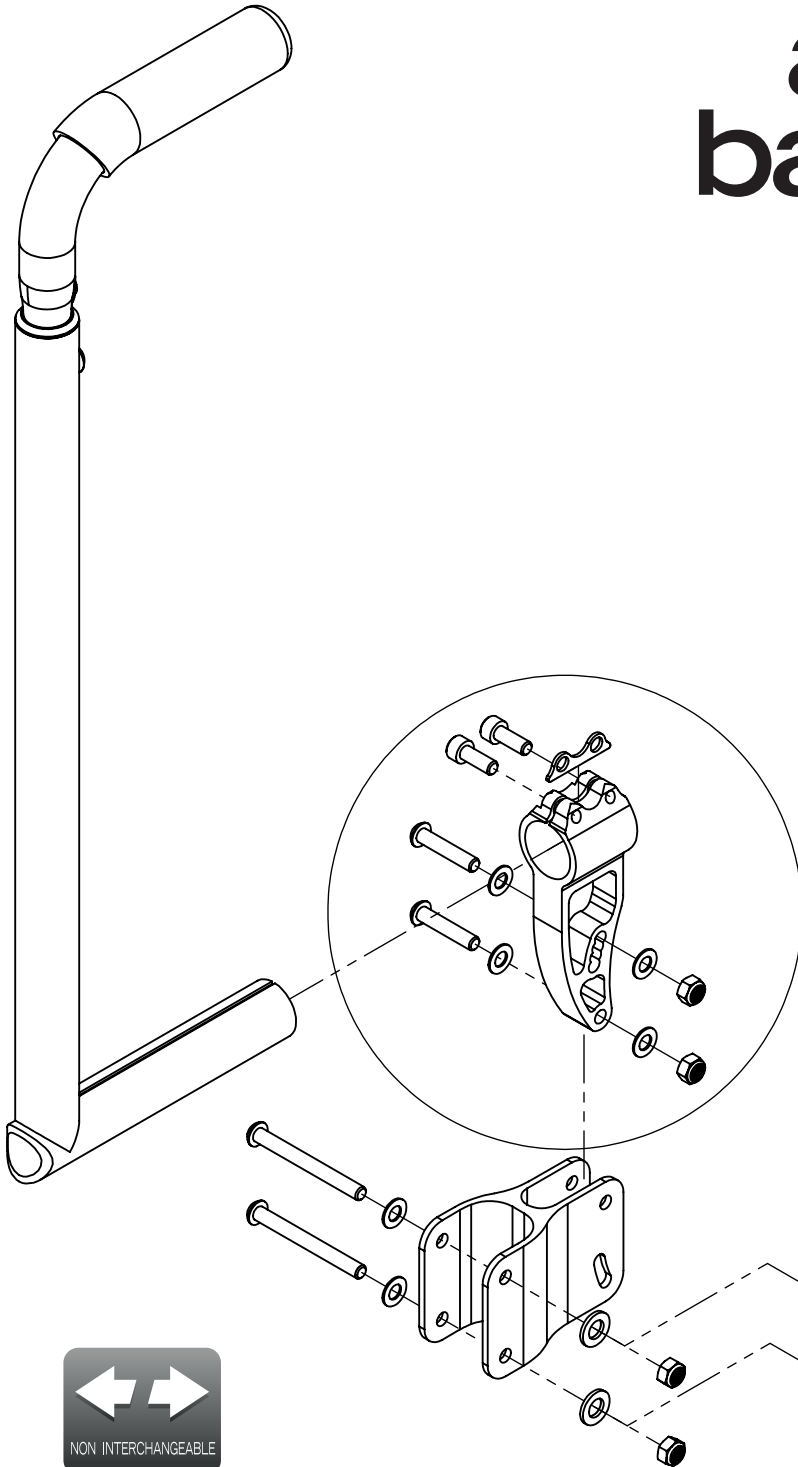

New depth adjustable back mount

- The new depth adjustable back mount gives enough clearance to be compatible with the new back canes tightening clamp.

New version
32061 a.0

Old version
32061

Compatibility: