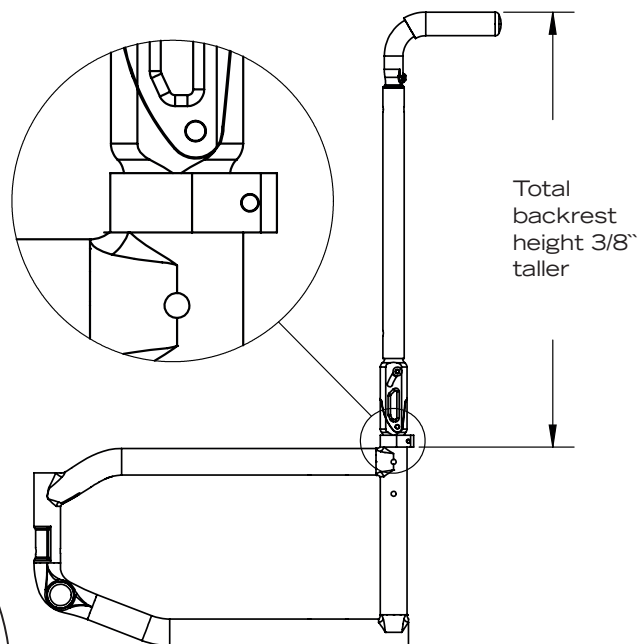

New adjustable angle backrest base

- New version is compatible with the new backrest tightening clamp

New version
32058 a.2 - 32059 a.2

Compatibilité :

VELOCE HELIO C2 HELIO A HELIO kids MOVE