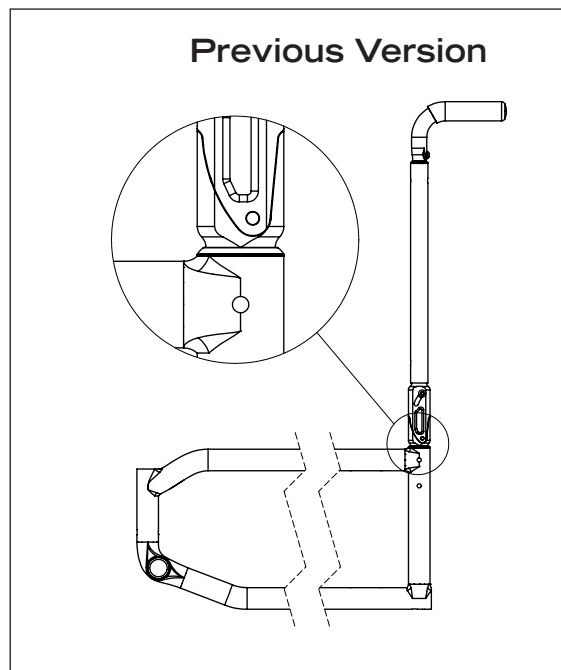

New adjustable angle backrest base

- New version is compatible with the new backrest tightening clamp

New version
32058 a.2 - 32059 a.2

Compatibilité :

VELOCE HELIO C2 HELIO A HELIO kids MOVE