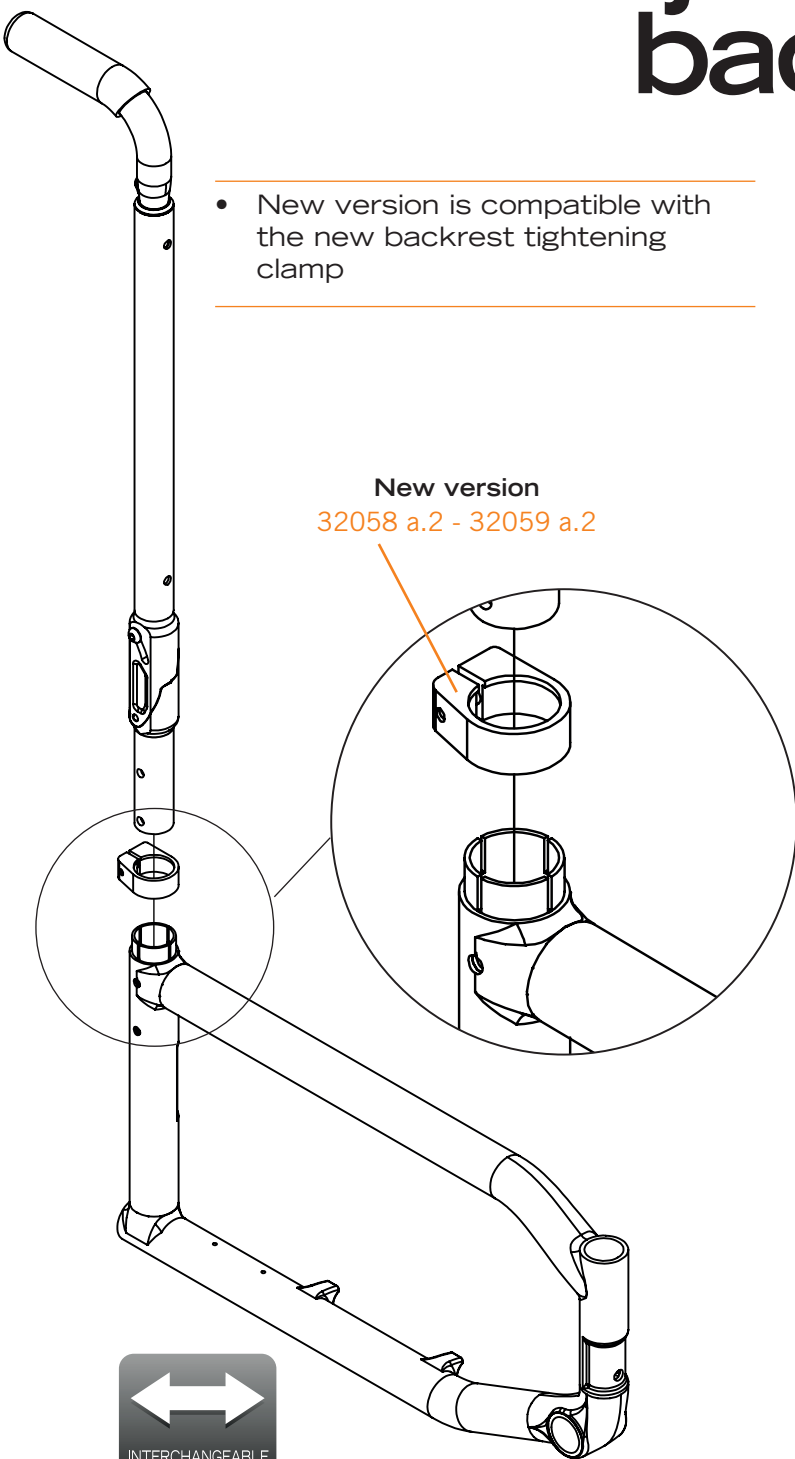

New adjustable angle backrest base

- New version is compatible with the new backrest tightening clamp

New version
32058 a.2 - 32059 a.2

Compatibilité :

VELOCE HELIO C2 HELIO A HELIO kids MOVE