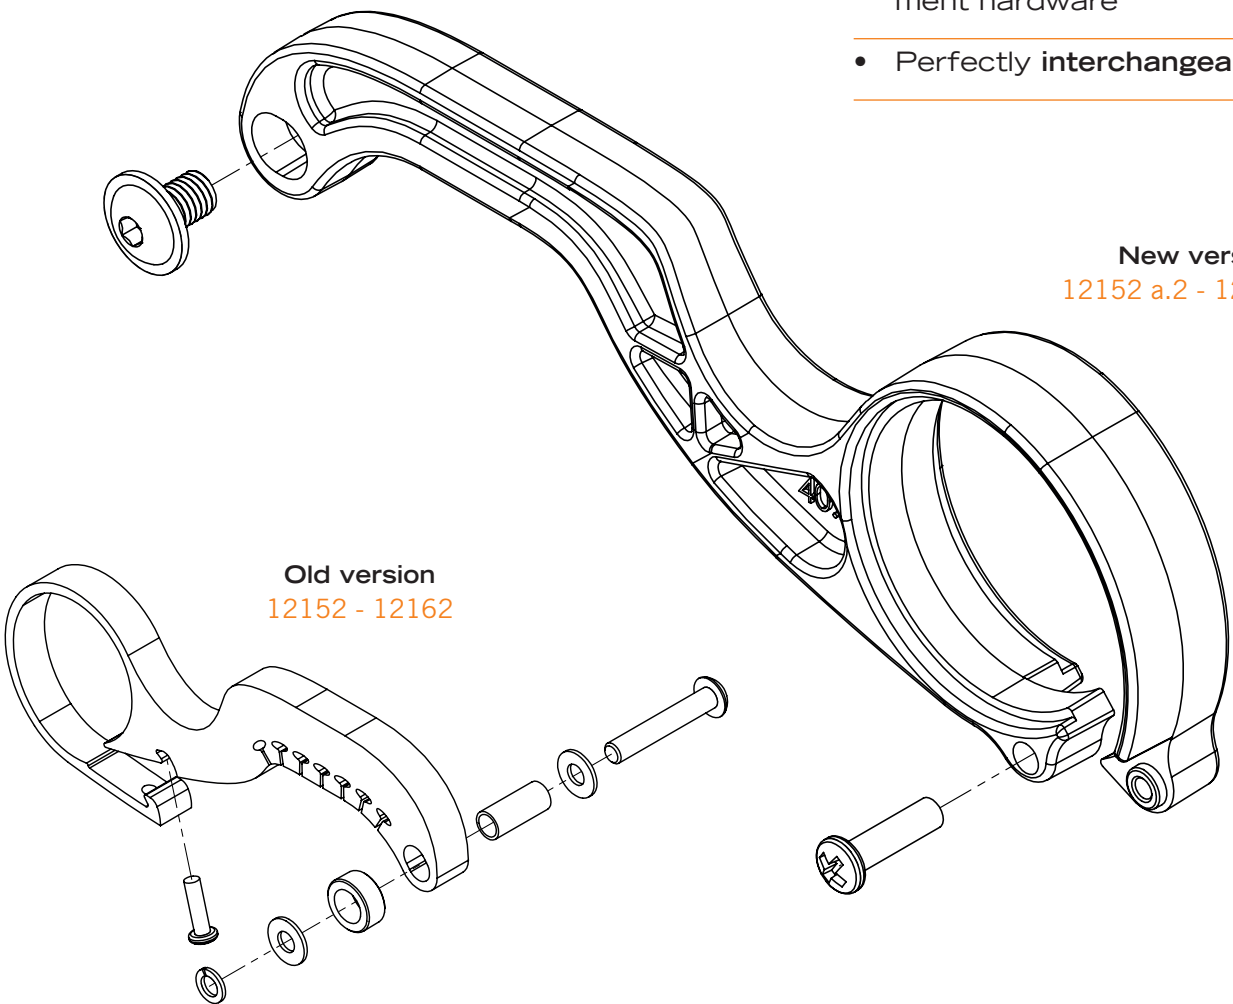

New links

- Stronger than previous version
- Client must keep all other attachment hardware
- Perfectly interchangeable

Old version
12152 - 12162

New version
12152 a.2 - 12162 a.2

Compatibilité :

- VELOCE ✓ HELIO C2 ✓ HELIO A ✓ HELIO kids ✓ MOVE ✓