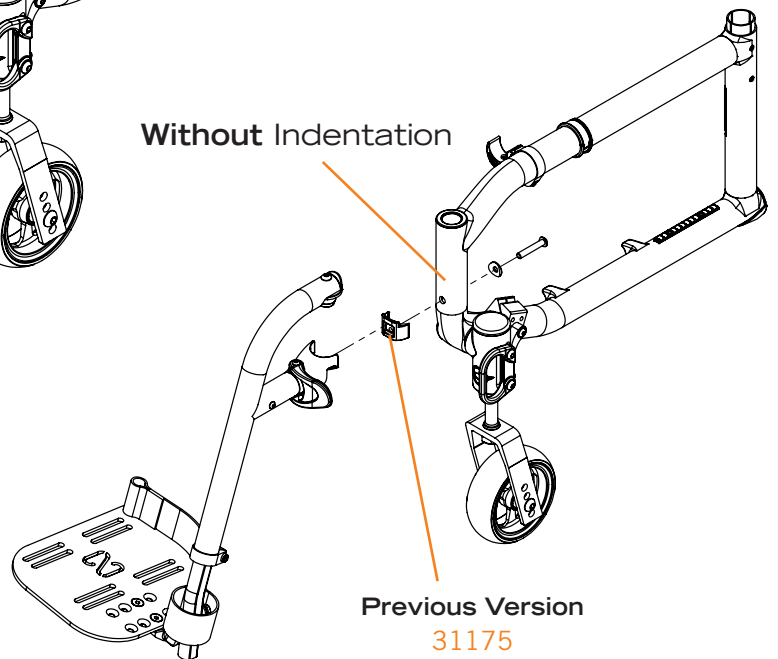

New Footrest Anchor

With indentation

New Version
31174 a.1

- Eliminate the wear of the attachment hole footrest anchor
- Eliminates the problem of premature paint wear
- Non interchangeable frame and footrest anchor

Without Indentation

Previous Version
31175

Compatibility:

VELOCE HELIO C2 HELIO *A* HELIO *kd* MOVE