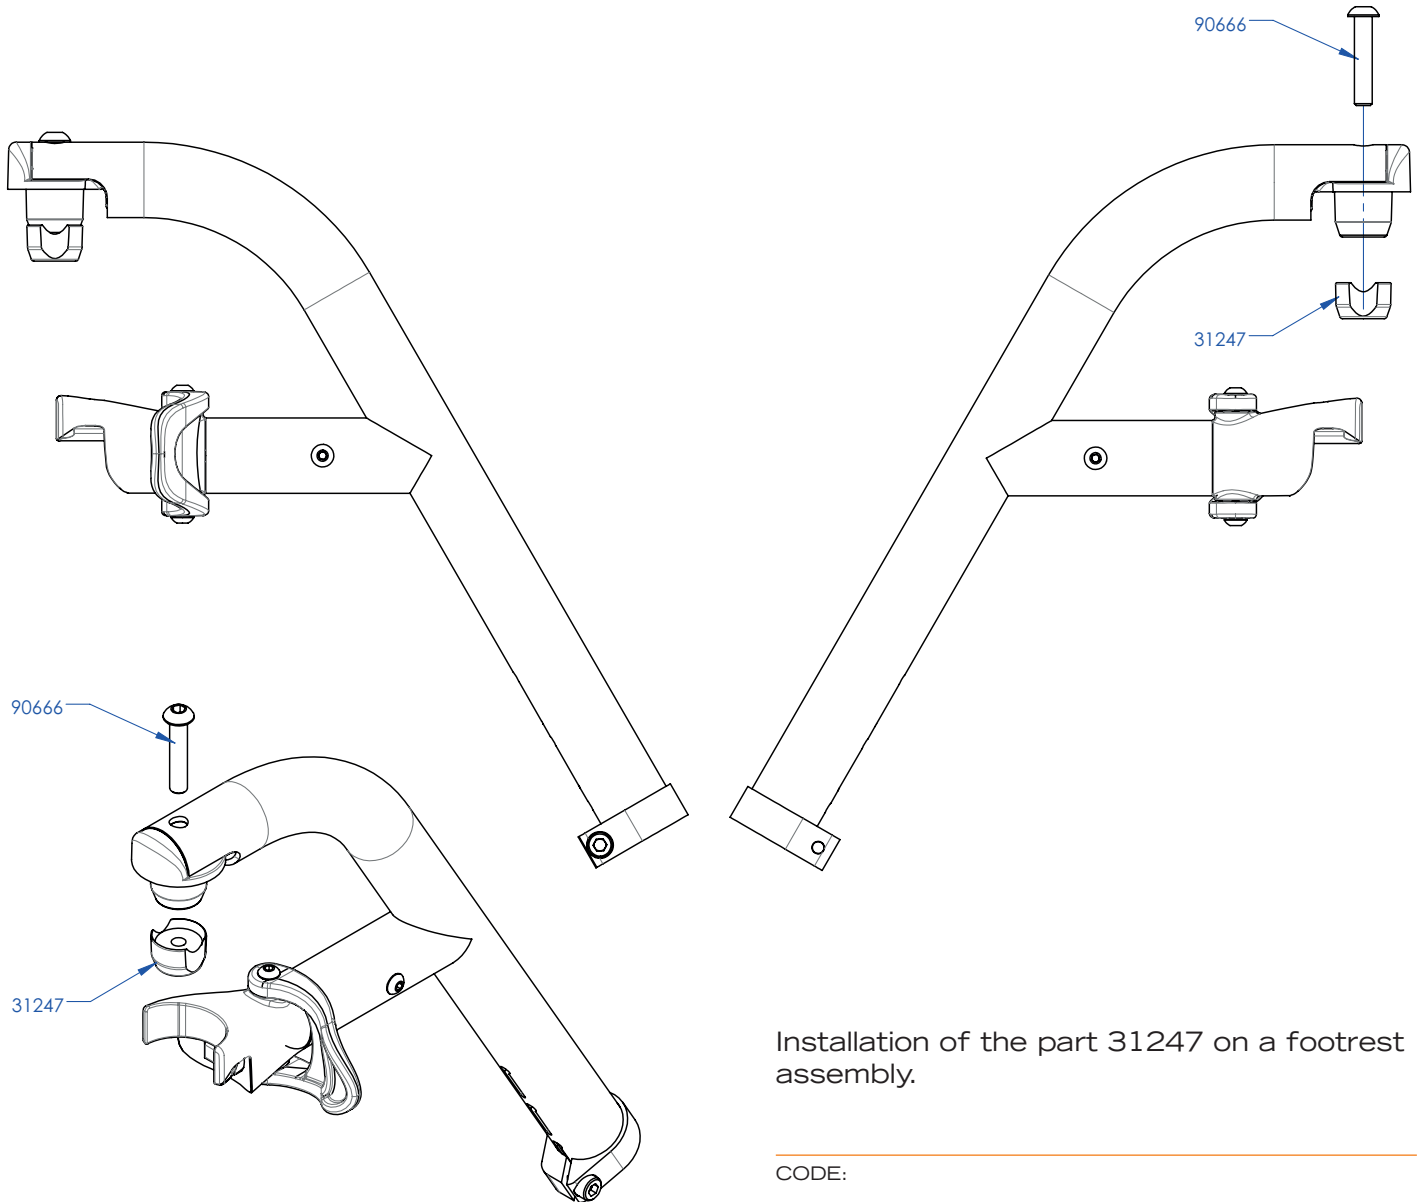

# Footrest Pivot Extension

Installation of the part 31247 on a footrest assembly.

CODE:

31 247	FOOTREST PIVOT EXTENSION
90 666	BOLT