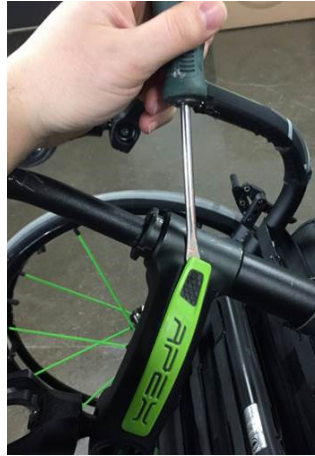

INSTRUCTIONS

COLOR SWITCH PROCEDURE PHOTOS

APEX CASTER MOUNT PLASTIC GUARD (Apex Carbon & Alu)

1. Use a flat screwdriver to peel off the **APEX CASTER MOUNT PLASTIC GUARD**. Once removed, you can remove it by hand.