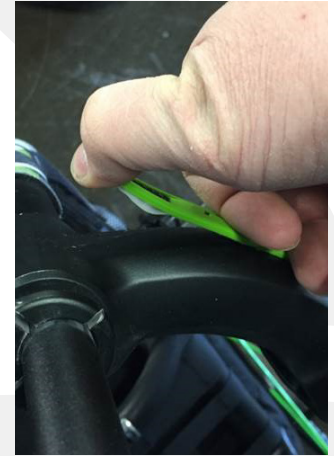

2. For the tape that still on carbon, you can easily remove the large majority by rolling the tape with thumbs.

3. Use Isopropyl alcohol pad to remove pieces of tape that may remain on carbon and to clean it.

INSTRUCTIONS

COLOR SWITCH PROCEDURE PHOTOS

CARBON FRAME GUARD (Apex Carbon Only)

1. Use a flat screwdriver to peel off the **PLASTIC FRAME GUARD**. Once removed, you can remove it by hand.

2. For the tape that still on carbon, you can easily remove the large majority by rolling the tape with thumbs.

INSTRUCTIONS

COLOR SWITCH PROCEDURE PHOTOS

- 3.** Use Isopropyl alcohol pad to remove pieces of tape that may remain on carbon and to clean it.

INSTRUCTIONS

COLOR SWITCH PROCEDURE PHOTOS

APEX CASTER MOUNT PLASTIC GUARD (Apex Carbon & Alu)

1. Use a flat screwdriver to peel off the **APEX CASTER MOUNT PLASTIC GUARD**. Once removed, you can remove it by hand.

2. For the tape that still on caster mount, you can easily remove the large majority by rolling the tape with thumbs.