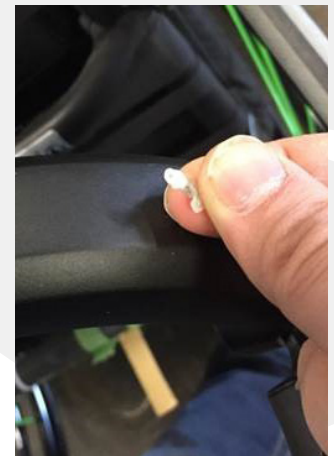

2. For the tape that still on caster mount, you can easily remove the large majority by rolling the tape with thumbs.