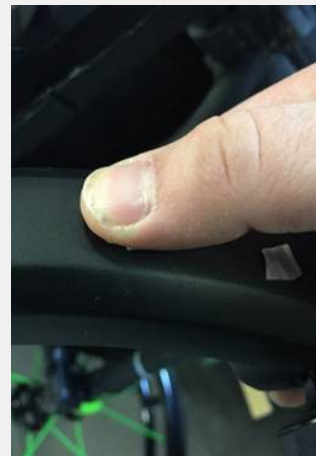

2. For the tape that still on caster mount, you can easily remove the large majority by rolling the tape with thumbs.